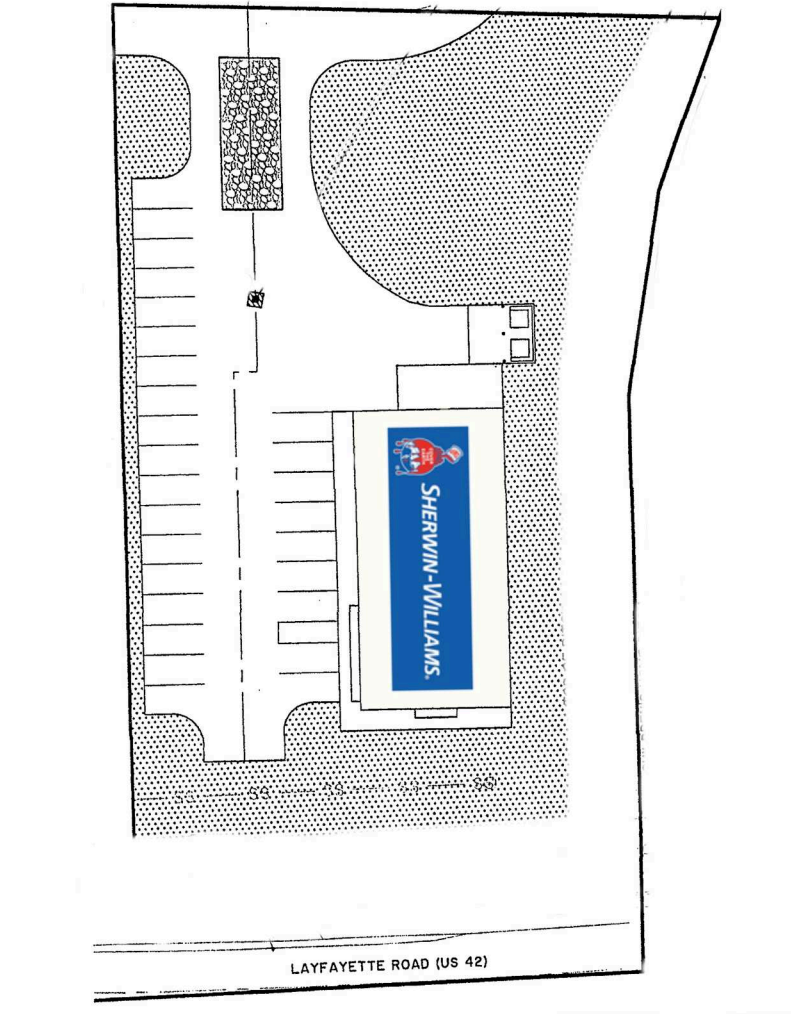

Sherman-Williams

425 Lafayette Street, London, OH 43140
Madison County

HIGHLIGHTS

For Lease
County: Madison
Type: Retail
Total SF: 5,000
Year Built: 2005
Market: Columbus Metropolitan area

- Building Size: 5,000 Square Foot
- Good Frontage on Lafayette Street with signage

Sherman-Williams

425 Lafayette Street, London, OH 43140

Madison County

425 Sherwin-Williams

5,000 SF