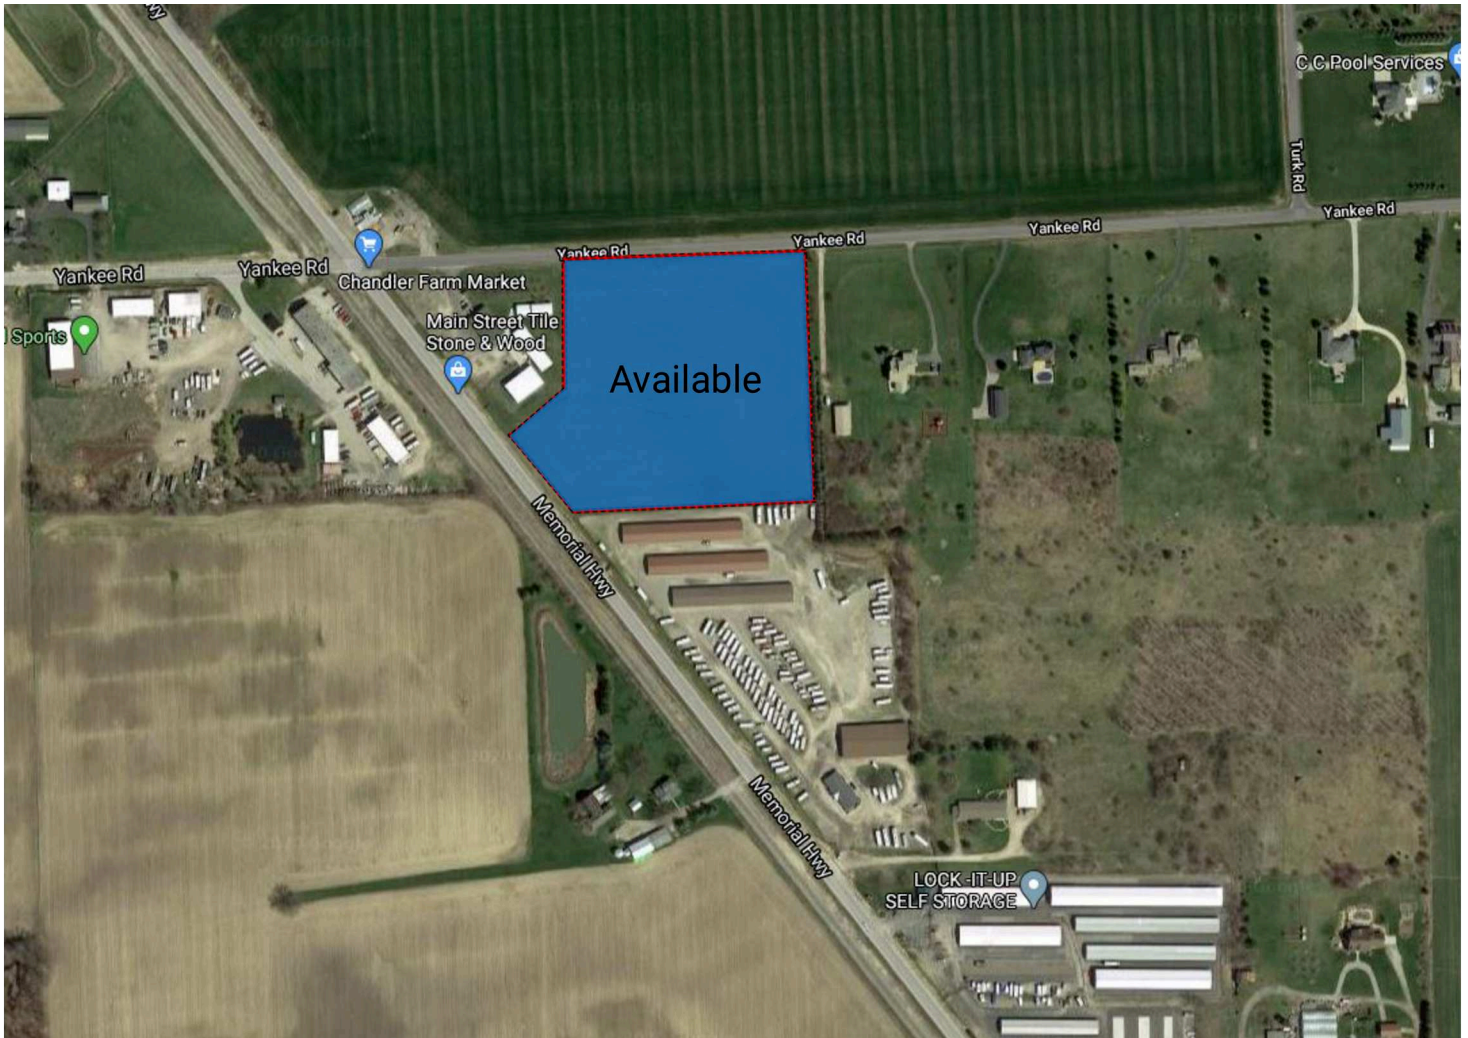

Memorial Highway & Yankee Road Land

Ottawa Lake, MI 49267

Monroe County | Memorial Highway and Yankee Road

HIGHLIGHTS

County: Monroe
Type: Land
Total SF: 322,867
Market: Ottawa Lake

7.4 Acres of Land For Sale! Call for more information!

1 Available

322,867 SF