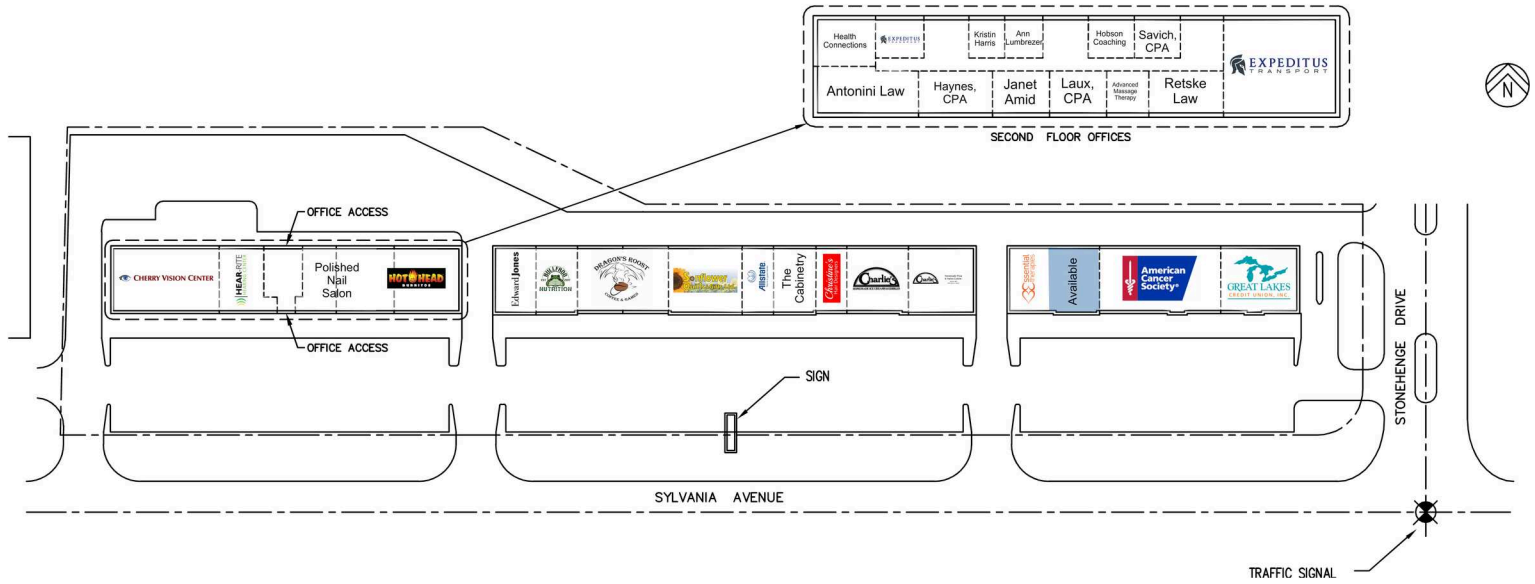

Saxon Square

6600 W Sylvania Avenue, Sylvania, OH 43560
Lucas County

HIGHLIGHTS

For Lease
County: Lucas
Type: Retail / Office
Total SF: 39,346
Market: Sylvania

CONTACT

Aaron J Wiens
419-843-6265
awiens@tolsonent.com

Everybody in Toledo knows Saxon Square, a landmark in Sylvania for many years, this prime retail/office location has unparalleled longevity for delivering success to its merchants. The center is located just off the corner of McCord Road and Sylvania Ave only 1/8 mile from the I-475/23 interchange. Saxon Square is home to 31,000 square feet of fine retail shops, unique boutiques, services and restaurants all of which enjoy this centers high unobstructed visibility and four access points to Sylvania Ave which carries over 21,800 cars per day. Saxon Square also has an 8,000 square foot second level which services small office users conveniently and affordably as well.

Saxon Square

6600 W Sylvania Avenue, Sylvania, OH 43560
Lucas County

1A	Cherry Vision	3,250 SF	6C	American Cancer Society	3,426 SF
1D	Hear Rite	1,239 SF	6D	Great Lakes Credit Union	2,250 SF
1E/1F	Polished Nail Salon	2,558 SF	200	Savich, CPA	422 SF
1H	Hot Head Burritos	2,000 SF	210	Hobson Coaching	378 SF
3A	Edward Jones	1,260 SF	220	Expeditus	2,250 SF
3B	Bullfrog Nutrition	1,222 SF	230	Retske Law	630 SF
3C/3D	Dragons Roost Coffee and Games	2,357 SF	232	Advanced Massage Therapy	322 SF
3E	Sonflower Quilts & Gifts	2,100 SF	234	Laux, CPA	508 SF
3F	Allstate Insurance	833 SF	240	Janet Amid	476 SF
3G	The Cabinetry	1,300 SF	250	Haynes, CPA	641 SF
3H	Christine's Hair Designers	1,157 SF	260	Antonini Law	818 SF
3I	Charlie's Ice Cream	1,763 SF	264	Health Connections	594 SF
3JK	Charlie's Pizza	1,897 SF	268	Expeditus	366 SF
6A	Essential Therapies	1,290 SF	270	Kristin Harris	266 SF
6B	Available	1,311 SF	280	Ann Lumbrezar	451 SF