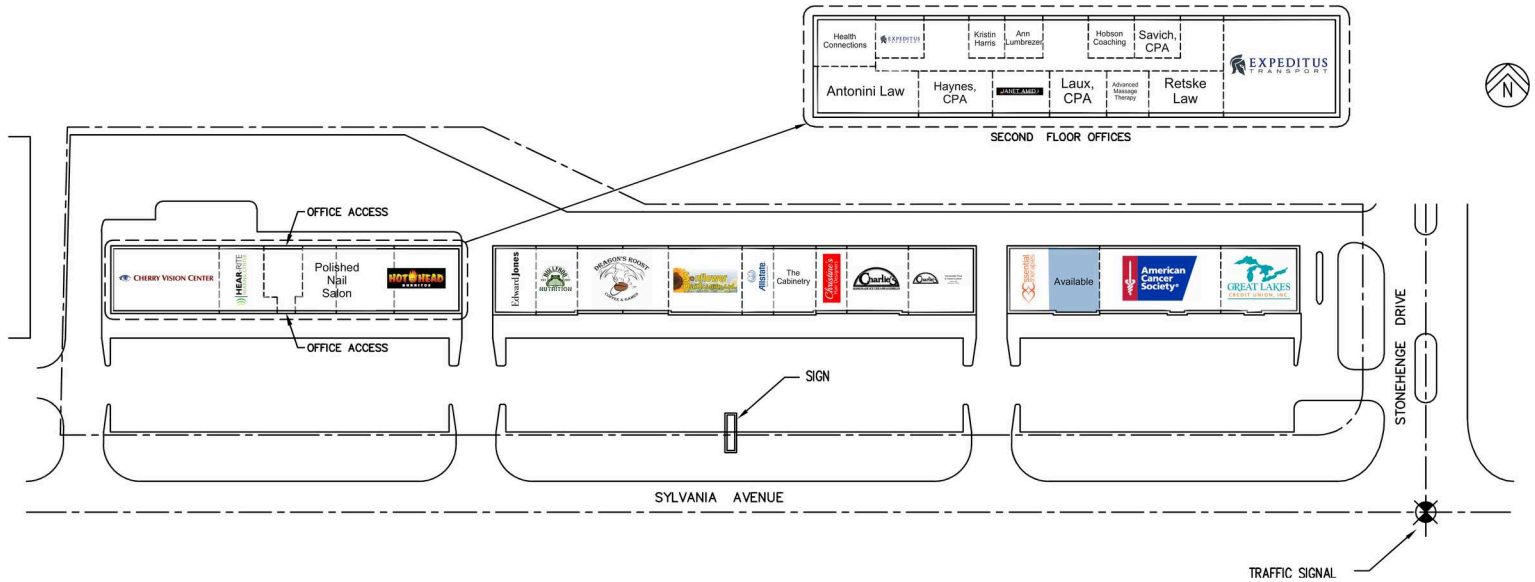

Saxon Square

6600 W Sylvania Ave, Sylvania, OH 43560
Lucas County

HIGHLIGHTS

For Lease
County: Lucas
Type: Retail / Office
Total SF: 39,346
Market: Sylvania

CONTACT

Aaron J Wiens
419-843-6265
awiens@tolsonent.com

Everybody in Toledo knows Saxon Square, a landmark in Sylvania for many years, this prime retail/office location has unparalleled longevity for delivering success to its merchants. The center is located just off the corner of McCord Road and Sylvania Ave only 1/8 mile from the I-475/23 interchange. Saxon Square is home to 31,000 square feet of fine retail shops, unique boutiques, services and restaurants all of which enjoy this centers high unobstructed visibility and four access points to Sylvania Ave which carries over 21,800 cars per day. Saxon Square also has an 8,000 square foot second level which services small office users conveniently and affordably as well.

Saxon Square

6600 W Sylvania Ave, Sylvania, OH 43560
Lucas County

1A	Cherry Vision	3,250 SF	6C	American Cancer Society	3,426 SF
1D	Hear Rite	1,239 SF	6D	Great Lakes Credit Union	2,250 SF
1E/1F	Polished Nail Salon	2,558 SF	200	Savich, CPA	422 SF
1H	Hot Head Burritos	2,000 SF	210	Hobson Coaching	378 SF
3A	Edward Jones	1,260 SF	220	Expeditus	2,250 SF
3B	Bullfrog Nutrition	1,222 SF	230	Retske Law	630 SF
3C/3D	Dragons Roost Coffee and Games	2,357 SF	232	Advanced Massage Therapy	322 SF
3E	Sonflower Quilts & Gifts	2,100 SF	234	Laux, CPA	508 SF
3F	Allstate Insurance	833 SF	240	Janet Amid	476 SF
3G	The Cabinetry	1,300 SF	250	Haynes, CPA	641 SF
3H	Christine's Hair Designers	1,157 SF	260	Antonini Law	818 SF
3I	Charlie's Ice Cream	1,763 SF	264	Health Connections	594 SF
3JK	Charlie's Pizza	1,897 SF	268	Expeditus	366 SF
6A	Essential Therapies	1,290 SF	270	Kristin Harris	266 SF
6B	Available	1,311 SF	280	Ann Lumbrezzer	451 SF